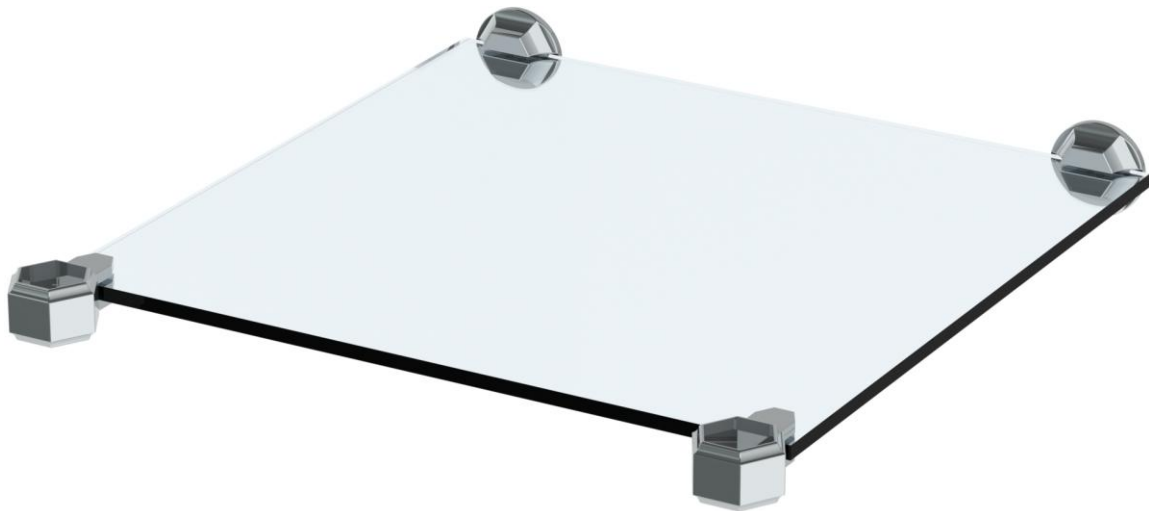

### CON\_\_-BST-0.8

Tempered Glass Shelf - Bostonian

Model No.	C	E	Glass Size
CON24-BST-0.8 (for 24" console)	18"	20"	17 3/4" X 19 1/2" X 3/8"
CON30-BST-0.8 (for 30" console)	25 1/2"	20"	18 3/4" X 27" X 3/8"
CON36-BST-0.8 (for 36" console)	31 1/2"	20"	18 3/4" X 33" X 3/8"