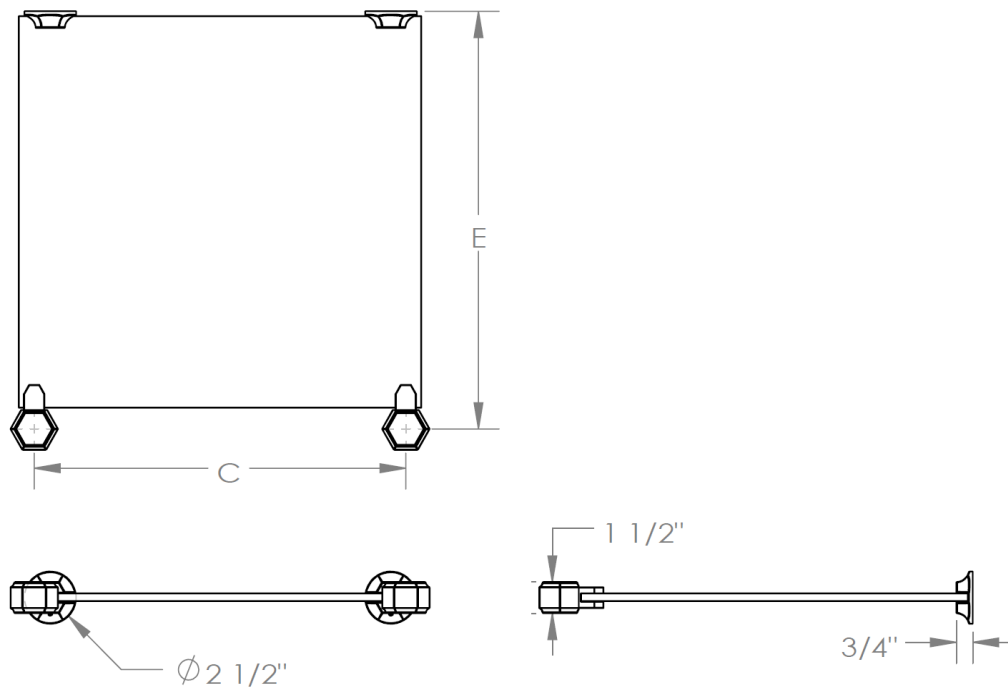

### CON\_\_-BST-0.8

Tempered Glass Shelf - Bostonian

Model No.	C	E	Glass Size
CON24-BST-0.8 (for 24" console)	18"	20"	17 3/4" X 19 1/2" X 3/8"
CON30-BST-0.8 (for 30" console)	25 1/2"	20"	18 3/4" X 27" X 3/8"
CON36-BST-0.8 (for 36" console)	31 1/2"	20"	18 3/4" X 33" X 3/8"